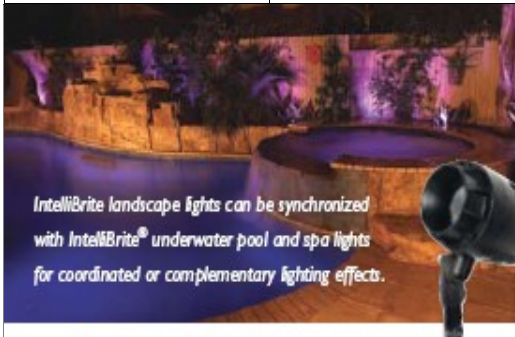

**Terms for Service Invoices are:  
Net 10.**

**Finance Charge of 1.5% (18%  
amount) will apply to all past  
due Invoices.**

*IntelliBrite landscape lights can be synchronized with IntelliBrite® underwater pool and spa lights for coordinated or complementary lighting effects.*

**IntelliBrite Landscape Lights**

Showcase your landscape with captivating color and animated light shows. Simply the most dramatic lighting option available.

IntelliBrite® color-changing LED landscape lights are the exclusive way to add a variety of colored lighting effects to your backyard retreat.

EasyTouch systems are available for separate pools and spas, as well as pool/spa combinations with shared equipment. You select from systems that control 4 or 8 accessory functions. All functions are controlled with one-button access from the totally self-contained load center. Optional controllers are also available. For added convenience: Indoor control panel (for 4 or 8 circuit systems), a wireless controller (for 4 or 8 circuit systems), a QuickTouch® 4-function wireless remote, a Four-function spa-side remote, a 4-button spa side remote, and iS10 spa-side remote. Built-in diagnostics include automatic verification of the display, microprocessor, switches, indicators, relay outputs, valve outputs, sensor inputs, and communication ports as well as a diagnostic screen that reports failures for troubleshooting and repair purposes.