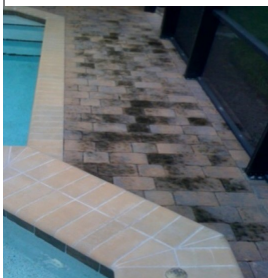

EasyTouch systems are available for separate pools and spas, as well as pool/spa combinations with shared equipment. You select from systems that control 4 or 8 accessory functions. All functions are controlled with one-button access from the totally self-contained load center. Optional controllers are also available. For added convenience: Indoor control panel (for 4 or 8 circuit systems), a wireless controller (for 4 or 8 circuit systems), a QuickTouch® 4-function wireless remote, a Four-function spa-side remote, a 4-button spa side remote, and iS10 spa-side remote. Built-in diagnostics include automatic verification of the display, microprocessor, switches, indicators, relay outputs, valve outputs, sensor inputs, and communication ports as well as a diagnostic screen that reports failures for troubleshooting and repair purposes.

**Leak Detection**

For All Pools, Spas and Fountains. We use the most advanced leak detection technology.

**SPRING SPECIALS!**

**Pressure Washing & Sealing**

Contact us for more information

- Serving Residential & Commercial
- Driveways, Sidewalks, Patios, Pool Decks, Stone
- Seal Concrete and Paver Decks
- Soffit and Homes
- Stain Decks and more.