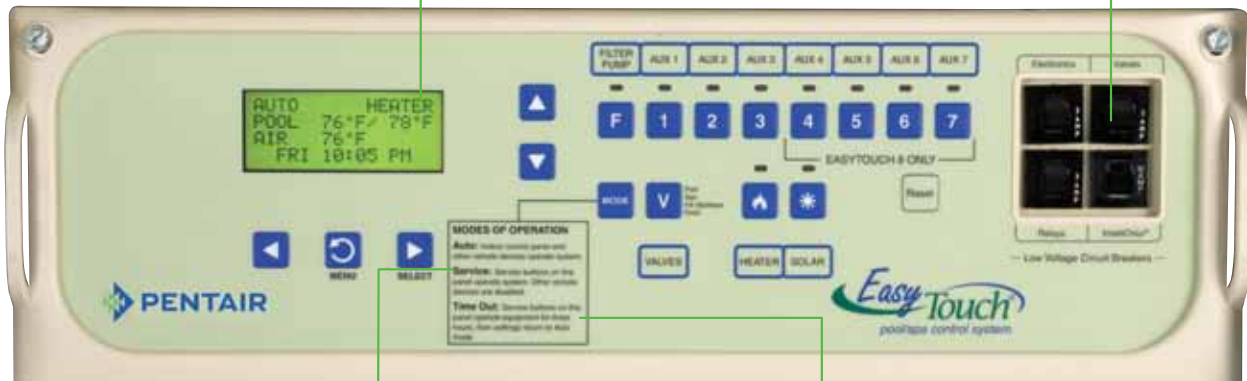

EASYTOUCH[®] CONTROL SYSTEMS PAIRED WITH AUTOMATED CHEMICAL MANAGEMENT

EASYTOUCH® CONTROL SYSTEMS

WHO SAYS POOL AUTOMATION HAS TO BE COSTLY AND COMPLICATED?

Scheduling and controlling the operation of pool and spa equipment and related poolside accessories became blissfully automatic, simple and affordable after the launch of EasyTouch® Control Systems in early 2000. They eliminated the inconvenience of repeated trips to the equipment pad, memorizing operating sequences, opening and closing valves and resetting time clocks and thermostats.

What's more, EasyTouch systems set the standard for operating simplicity with push-button operation and clear, intuitive instructions and displays.

Today, the EasyTouch system family offers even more features, options and technology while remaining affordable for any inground pool owner. They also remain the simplest to program and operate...push-button simple.

The ultimate convenience in poolside control, right at your fingertips.

Add an optional ScreenLogic® Interface Kit to your EasyTouch system and you can control everything from pool and spa temperatures, to jets, lighting, water features and more—right from your favorite Apple® device. The ScreenLogic interface gives you access to your pool and spa's operation from practically anywhere, anytime using your Apple iPad®, iPhone®, iPod touch® mobile digital device, PC or Mac® computer. Whether you're across the deck or around the globe, pool control has never been this easy.

The EasyTouch system control panel makes programming easy while the LCD display informs and instructs you every step of the way

The EasyTouch system integrates resettable circuit breakers into the Load Center—everything is readily accessible by you or your service professional from outside your home