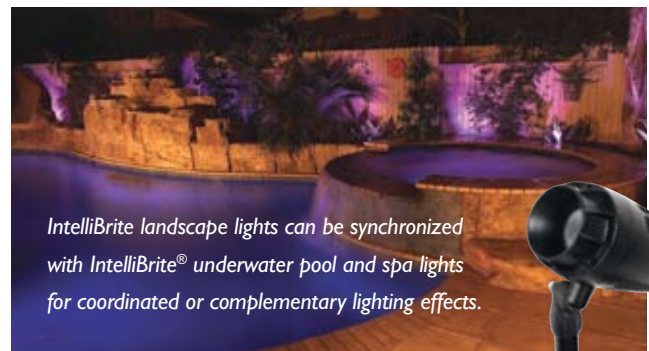

IntelliBrite®

Color-changing LED Landscape Light

By Pentair Water Pool and Spa®

Showcase your landscape with captivating color and animated light shows

IntelliBrite® color-changing LED landscape lights are the exclusive way to add a variety of colored lighting effects to your backyard retreat. Whether you're ready to wind down for the evening or perk up for a party, IntelliBrite LED landscape lights will create the perfect atmosphere.

- Select from two color effect modes for a total of 10 rich, fixed colors and 14 mesmerizing, automated light shows to match your mood, the occasion or the season of the year.
- Choose between two brightness levels to alter color intensity.
- Fully adjustable, compact, medium flood design in attractive matte black finish.
- Easily placed to highlight a tree, shrub, lawn sculpture or garden, as well as to illuminate drives, walks or decks and patios.

IntelliBrite landscape lights can be synchronized with IntelliBrite® underwater pool and spa lights for coordinated or complementary lighting effects.

IntelliBrite lights have earned the Eco Select™ brand, designating them as the most environmentally responsible choices in the Pentair Water Pool and Spa® family.

IntelliBrite®

Color-changing LED Landscape Light

Screw-off lens cap provides fast, easy access to mode and brightness switches

Superior lens geometry and reflector design create highly uniform light and color distribution for best overall light quality